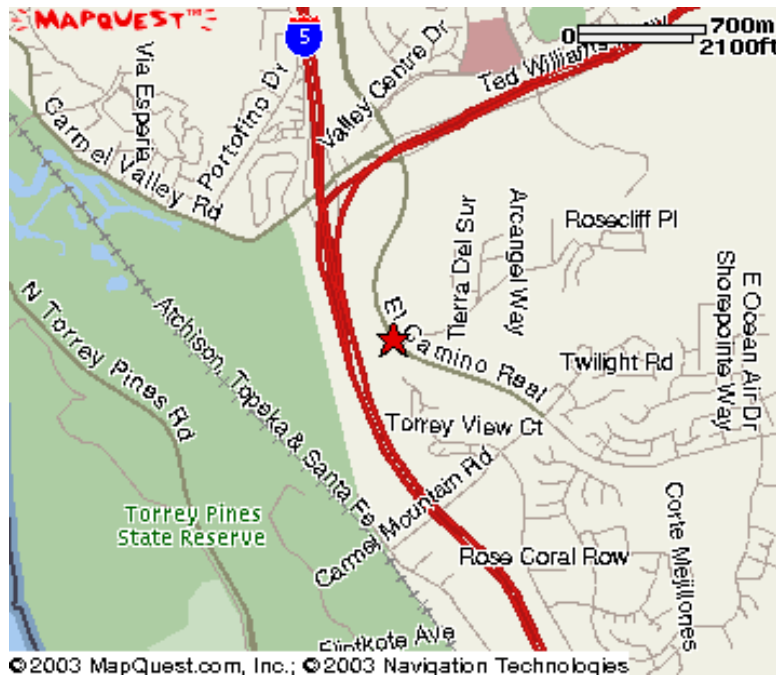

Directions to Galena AcuSpa  
11515 El Camino Real, Suite 160  
San Diego, CA 92130  
(858) 792-7611

## Directions

### Traveling West on Highway 56

Hwy 56 West / Ted Williams Pkwy

Travel West on Hwy 56

Exit El Camino Real

Turn left at the light (El Camino Real)

Turn Left at the second light (Torrey Reserve Driveway)

We are located in the first building on the left

Park across from the building or under the building in the Blue MED spaces