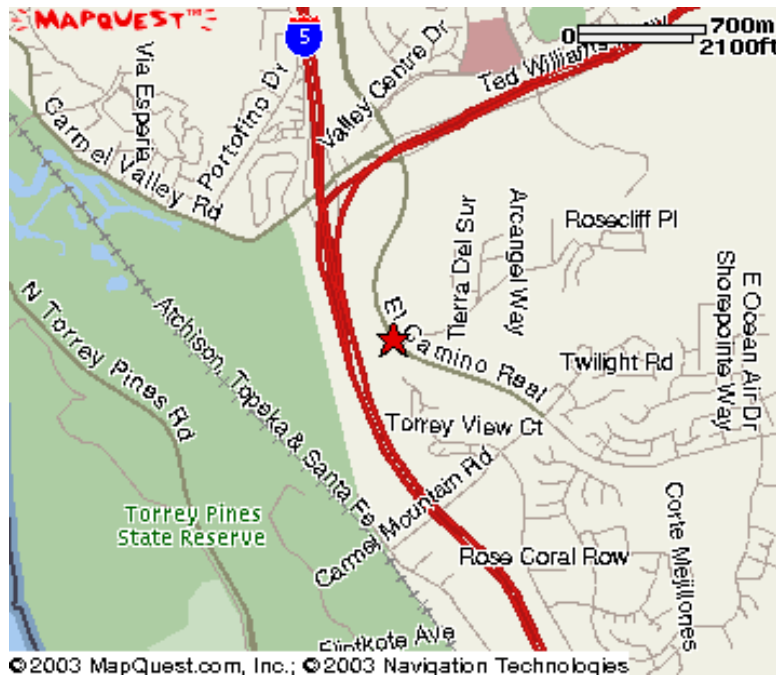

Directions to Galena AcuSpa
11515 El Camino Real, Suite 160
San Diego, CA 92130
(858) 792-7611

Directions

Traveling I-15 North or I-15 South

Exit Hwy 56 West / Ted Williams Pkwy
Travel West on Hwy 56
Exit El Camino Real
Turn left at the light (El Camino Real)
Turn Left at the second light (Torrey Reserve Driveway)
We are located in the first building on the left
Park across from the building or under the building in the Blue MED spaces